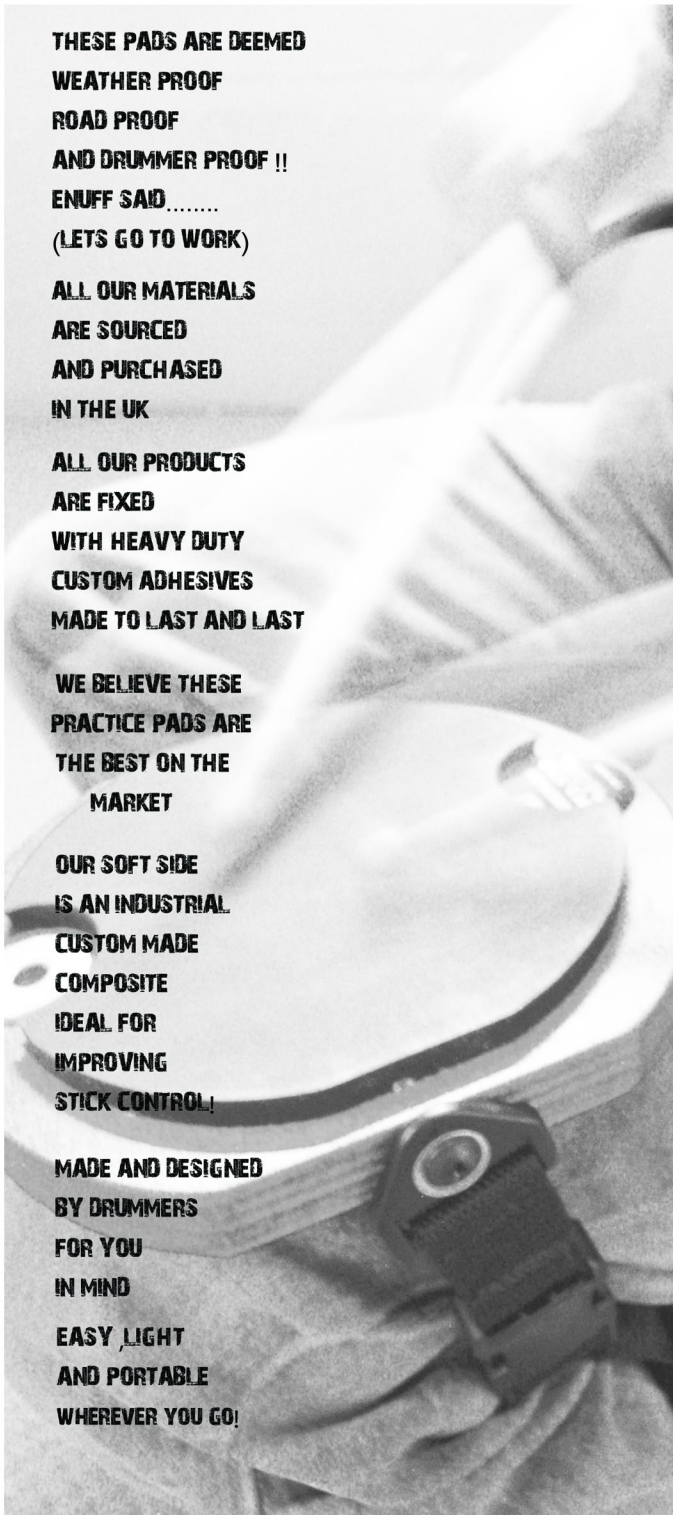

**THESE PADS ARE DEEMED
WEATHER PROOF
ROAD PROOF
AND DRUMMER PROOF !!
ENUFF SAID .....
(LETS GO TO WORK)**

**ALL OUR MATERIALS
ARE SOURCED
AND PURCHASED
IN THE UK**

**ALL OUR PRODUCTS
ARE FIXED
WITH HEAVY DUTY
CUSTOM ADHESIVES
MADE TO LAST AND LAST**

**WE BELIEVE THESE
PRACTICE PADS ARE
THE BEST ON THE
MARKET**

**OUR SOFT SIDE
IS AN INDUSTRIAL
CUSTOM MADE
COMPOSITE
IDEAL FOR
IMPROVING
STICK CONTROL!**

**MADE AND DESIGNED
BY DRUMMERS
FOR YOU
IN MIND**

**EASY LIGHT
AND PORTABLE
WHEREVER YOU GO!**

CRASH PADS™