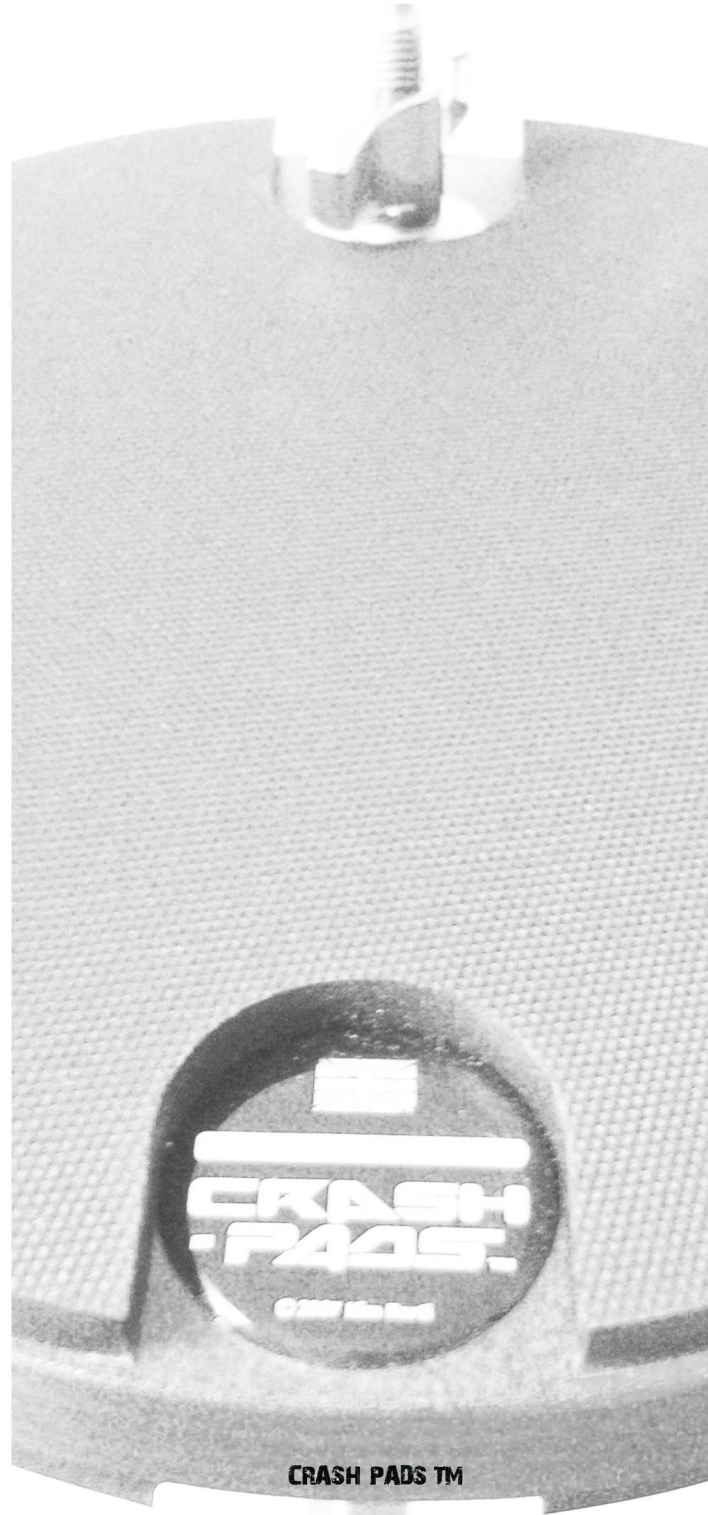

**THESE PADS ARE DEEMED
WEATHER PROOF
ROAD PROOF
AND DRUMMER PROOF !!
ENUFF SAID .....
(LETS GO TO WORK)**

**ALL OUR MATERIALS
ARE SOURCED
AND PURCHASED
IN THE UK**

**ALL OUR PRODUCTS
ARE FIXED
WITH HEAVY DUTY
CUSTOM ADHESIVES
MADE TO LAST AND LAST**

**WE BELIEVE THESE
PRACTICE PADS ARE
THE BEST ON THE
MARKET**

**OUR SOFT SIDE
IS AN INDUSTRIAL
CUSTOM MADE
COMPOSITE
IDEAL FOR
IMPROVING
STICK CONTROL!**

**MADE AND DESIGNED
BY DRUMMERS
FOR YOU
IN MIND**

**EASY LIGHT
AND PORTABLE
WHEREVER YOU GO!**

CRASH PADS™